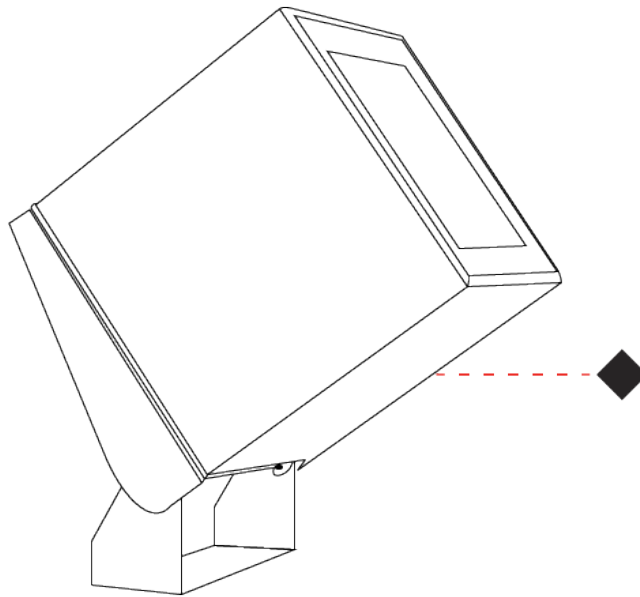

E9F272-

PROJECT

TYPE

SPECIFIER

QUANTITY

DATE