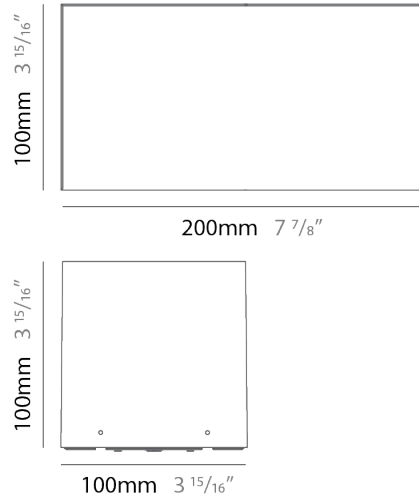

GENERAL

Series: Mini Special
Brand: Platek
Division: Exterior
Mounting Type: Surface
Mounting Location: Ceiling
Subcategory: Downlight

PHYSICAL

Shape: Rectangle
Length (mm): 200
Length (in): 7 7/8
Width (mm): 100
Width (in): 3 15/16
Height (mm): 100
Height (in): 3 15/16
Light Distribution: Direct
Diffuser: Clear tempered glass / Diffused Sandblasted Glass
Fixture Finish: [BLK](#) / [WHI](#) / [GRY](#) / [COR](#) / [ANT](#) / [BRZ](#)
Fixture Material: Aluminum Die Cast

ELECTRICAL

Lamp Type: LED
Input Wattage (W): 11
Total Output Wattage (W): 8
Dimming: Non-Dimmable
Driver Included: Yes
Driver Location: Integrated
Driver Type: Constant Current - 120Vac
Driver Class: Class 2
Input Voltage (V): 120 - 277
Constant Current (MA): 700
Upon Request: (Not included - see components [IP65 or higher enclosure to be supplied by others]) Remote: 0-10Vdc dimming / Integral: Phase dimming 120Vac / Non-dimming 120/277Vac

LED

Color Temperature (°K): [3000](#) / [4000](#)
Max. Delivered Lumen (lm): 770 / 800
Nominal Lumen (lm): 1040 / 1080
CRI: >80 CRI
Lamp Life (hrs): 60000

OPTICAL

Optic°: [Transparent](#) / [Diffused](#)

RATINGS AND CERTIFICATIONS

Certified By: Certified for North American Standards
IP rating: IP65
IK Rating: IK05
Bug Rating: B1 U1 G0