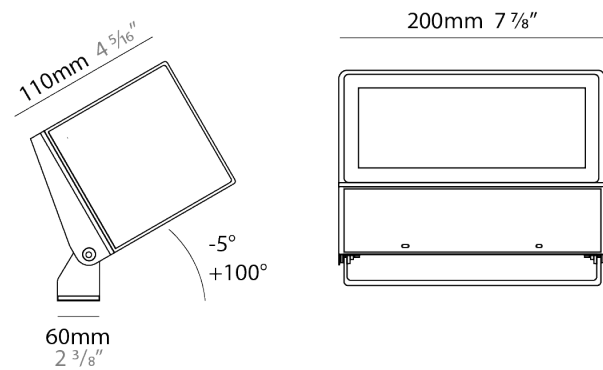

GENERAL

Series: Mini Special
Brand: Platek
Division: Exterior
Mounting Type: Surface
Mounting Location: Above Ground
Subcategory: Flood

PHYSICAL

Shape: Rectangle
Length (mm): 200
Length (in): 7 7/8
Width (mm): 110
Width (in): 4 3/16
Height (mm): 140
Height (in): 5 1/2
Max. Overall Height (mm): 170
Max. Overall Height (in): 6 11/16
Light Distribution: Adjustable / Direct
Diffuser: Clear tempered glass / Diffused Sandblasted Glass
Fixture Finish: BLK / WHI / GRY / COR / ANT / BRZ
Fixture Material: Aluminum Die Cast

ELECTRICAL

Lamp Type: LED
Input Wattage (W): 10 [1 LED] / 17.5 [4 LED]
Total Output Wattage (W): 8 / 16
Dimming: Non-Dimmable
Driver Included: Yes
Driver Location: Integrated
Driver Type: Constant Current - 120Vac
Driver Class: Class 2
Input Voltage (V): 120 - 277
Constant Current (MA): 700
Upon Request: (Not included - see components [IP65 or higher enclosure to be supplied by others]) Remote: 0-10Vdc dimming / Phase dimming / Non-dimming 120/277Vac

LED

Number of LEDs: 1 / 4
Color Temperature (°K): 3000 / 4000
Max. Delivered Lumen (lm): 770 / 800
Nominal Lumen (lm): 1040 / 1080
CRI: >80 CRI
Lamp Life (hrs): 60000

OPTICAL

Optic°: Asymmetric / Diffused

RATINGS AND CERTIFICATIONS

Certified By: Certified for North American Standards
IP rating: IP65
IK Rating: IK05
Bug Rating: B1 U0 G1